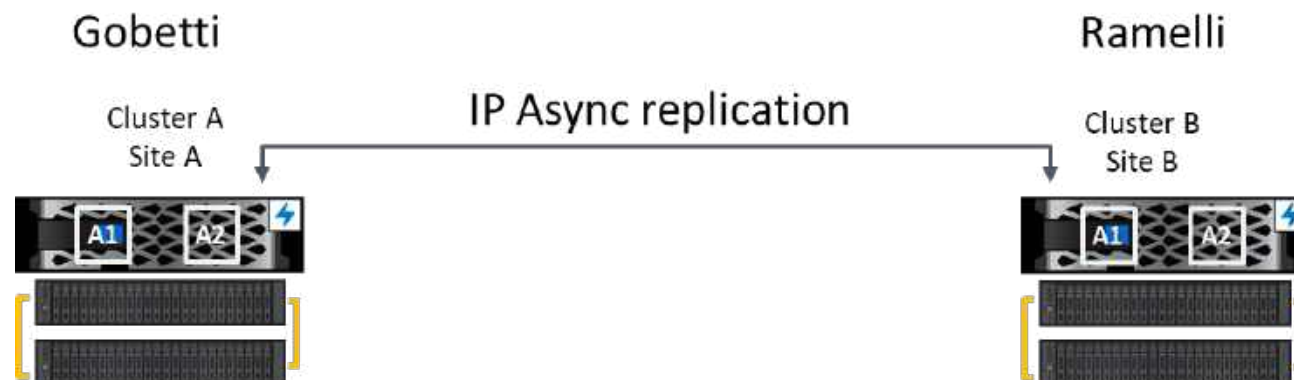

POSTA E PEC

MetroCluster™ 4-node IP configuration
Arezzo DataCenter

Features

- AFF A700
- HA pair (2-nodes) cluster at each site
- Provides local HA and remote DR
- Distance around 10km

LE SOLUZIONI ADOTTATE

NetApp®

DEDICATED PRIVATE CLOUD & HOSTING

Async replica
Arezzo DataCenter

Features

- AFF A300
- HA pair (2-nodes) cluster at each site
- Provides local HA
- Distance around 10km

LE SOLUZIONI ADOTTATE

NetApp®